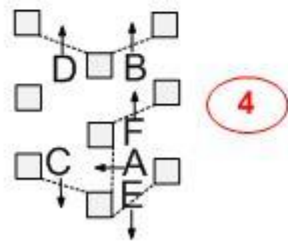

MEZŐHEGYES 2016 CH-M

Young Horses

Length: 1070 m/ 6 y

Speed: 240 m/sec

1160 m/ 7 y

250 m/sec

Time allowed 268 sec- 6 year

279 sec - 7 year

6 year old

**CTF 1-2-3- Start-1-2-3-4/A-E/-5-6-7-
CTF 4 -8-9-10 /A-E/-Finish -CTF 5-
6-7**

7 year old

**CTF 1-2-3- Start-1-2-3-4/A-F/-5-6-7-
CTF 4 -8-9-10/A-F/-11-12-Finish -
CTF 5-6-7**

In / Out