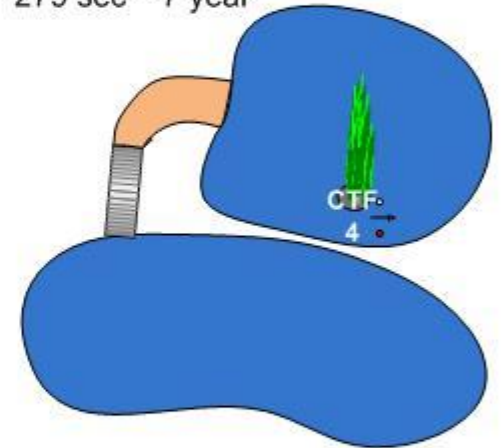

MEZŐHEGYES 2016 CH-M

Young Horses

Length: 1070 m/ 6 y

Speed: 240 m/sec

1160 m/ 7 y

250 m/sec

Time allowed 268 sec- 6 year

279 sec - 7 year

6 year old

**CTF 1-2-3- Start-1-2-3-4/A-E/-5-6-7-
CTF 4 -8-9-10 /A-E/-Finish -CTF 5-
6-7**

7 year old

**CTF 1-2-3- Start-1-2-3-4/A-F/-5-6-7-
CTF 4 -8-9-10/A-F/-11-12-Finish -
CTF 5-6-7**

In / Out