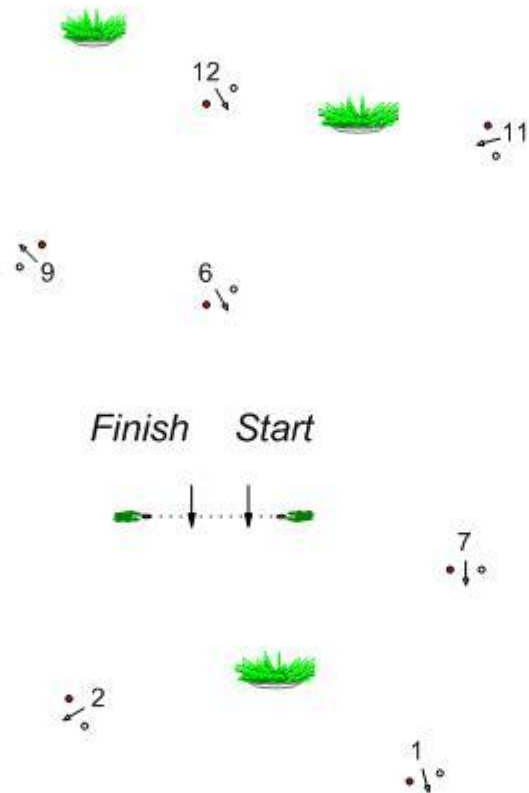

MEZŐHEGYES 2016 CH-M

Young Horses

Length: 1070 m/ 6 y

Speed: 240 m/sec

1160 m/ 7 y

250 m/sec

Time allowed 268 sec- 6 year

279 sec - 7 year

6 year old

**CTF 1-2-3- Start-1-2-3-4/A-E/-5-6-7-
CTF 4 -8-9-10 /A-E/-Finish -CTF 5-
6-7**

7 year old

**CTF 1-2-3- Start-1-2-3-4/A-F/-5-6-7-
CTF 4 -8-9-10/A-F/-11-12-Finish -
CTF 5-6-7**

In / Out