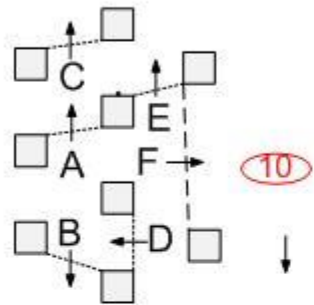

MEZŐHEGYES 2016 CH-M

Young Horses

Length: 1070 m/ 6 y

Speed: 240 m/sec

1160 m/ 7 y

250 m/sec

Time allowed 268 sec- 6 year

279 sec - 7 year

6 year old

**CTF 1-2-3- Start-1-2-3-4/A-E/-5-6-7-
CTF 4 -8-9-10 /A-E/-Finish -CTF 5-
6-7**

7 year old

**CTF 1-2-3- Start-1-2-3-4/A-F/-5-6-7-
CTF 4 -8-9-10/A-F/-11-12-Finish -
CTF 5-6-7**

In / Out