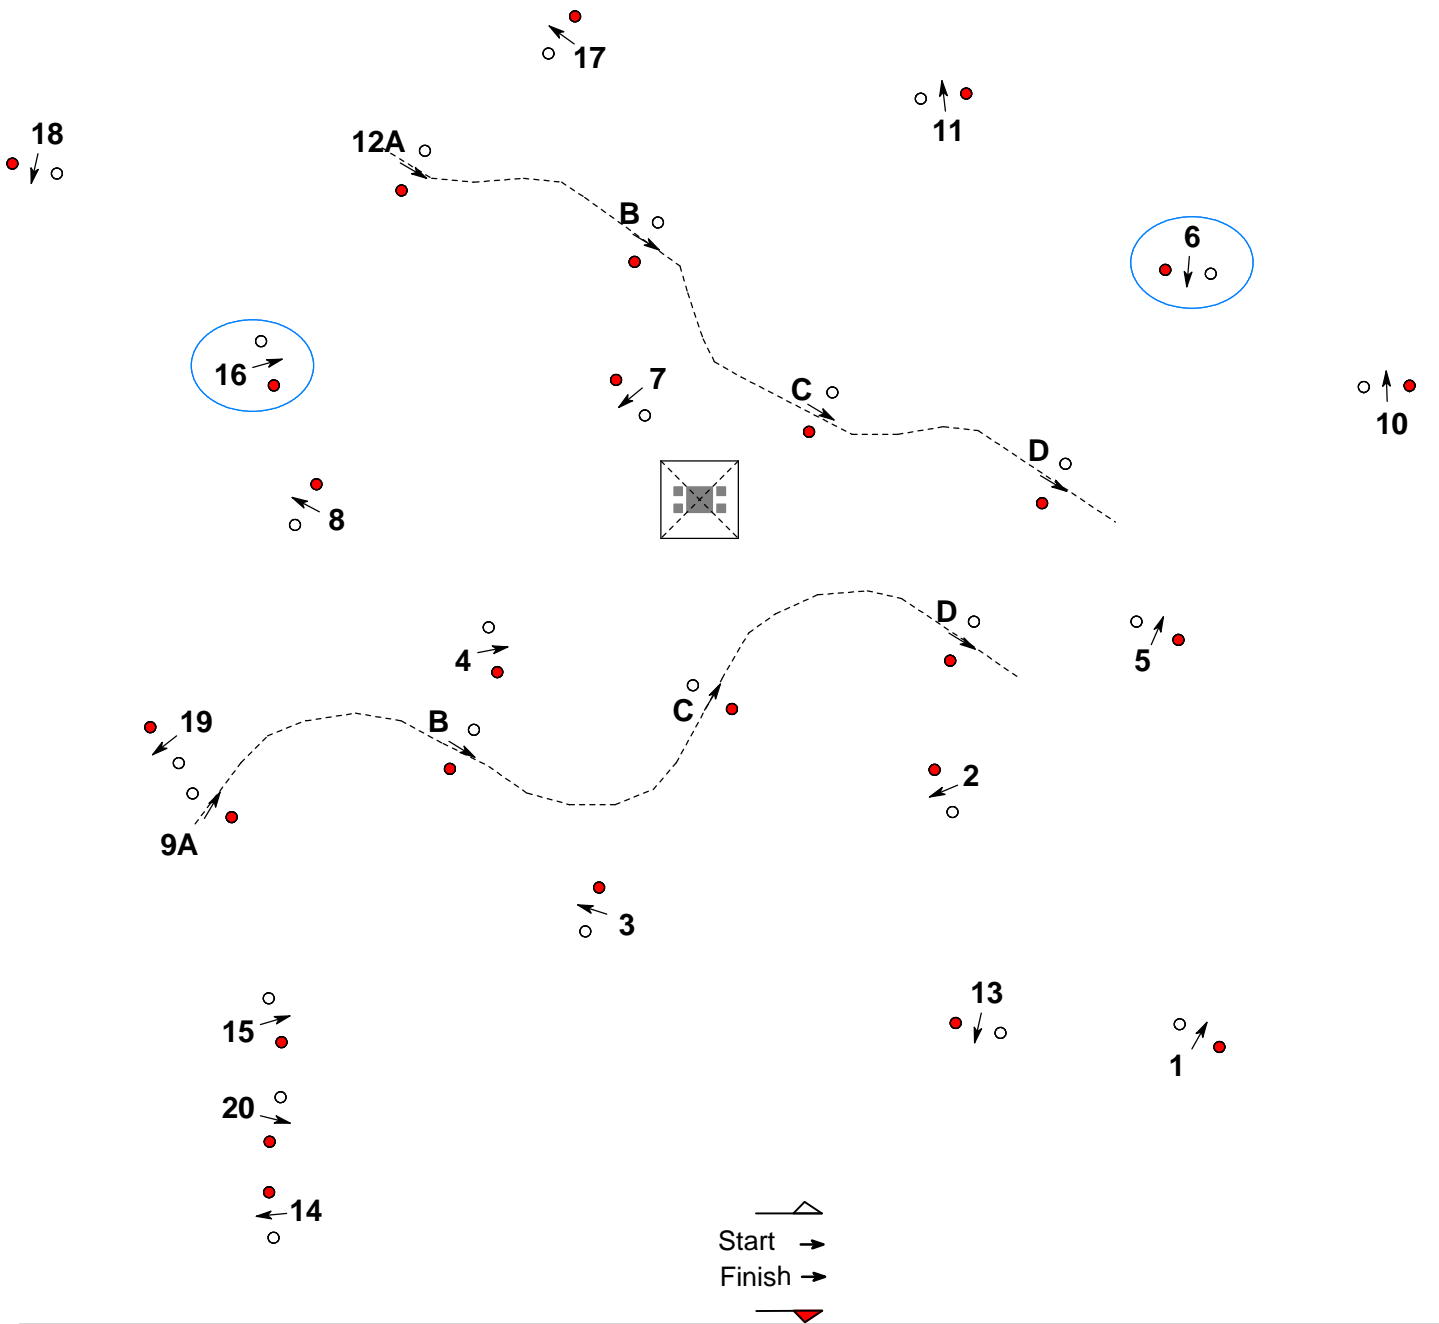

80 m

75 m

in/out

Jury

CAI 2016
ERMELO

Nationaal Hippisch Centrum

Course Designer
Josef Middendorp

Cones Driving Competition

Art. of FEI Rules: Art. 970 to 976
 Type of Comp.: Art. 976
 Obstacle: 1 - 20

Pony Pair
 Face: 160 cm ○ = - 5 cm
 Length: m
 Speed: 250 m/Min.
 Time allowed: Sek.
 Time limit: Sek.

Horse Pair
 Face: 170 cm ○ = - 5 cm
 Length: m
 Speed: 250 m/Min.
 Time allowed: Sek.
 Time limit: Sek.

Pony Four-In-Hand

Face: 165 cm ○ = - 5 cm
 Length: m
 Speed: 240 m/Min.
 Time allowed: Sek.
 Time limit: Sek.

Horse Four-In-Hand

Face: 190 cm ○ = - 5 cm
 Length: m
 Speed: 240 m/Min.
 Time allowed: Sek.
 Time limit: Sek.

Art. of FEI Rules: Art. 970 to 976
 Type of Comp.: Art. 976
 Obstacle: 1 - 20

Single Ponys

Face: 160 cm ○ = - 5 cm
 Length: m
 Speed: 260 m/Min.
 Time allowed: Sek.
 Time limit: Sek.

Single Horses

Face: 160 cm ○ = - 5 cm
 Length: m
 Speed: 250 m/Min.
 Time allowed: Sek.
 Time limit: Sek.