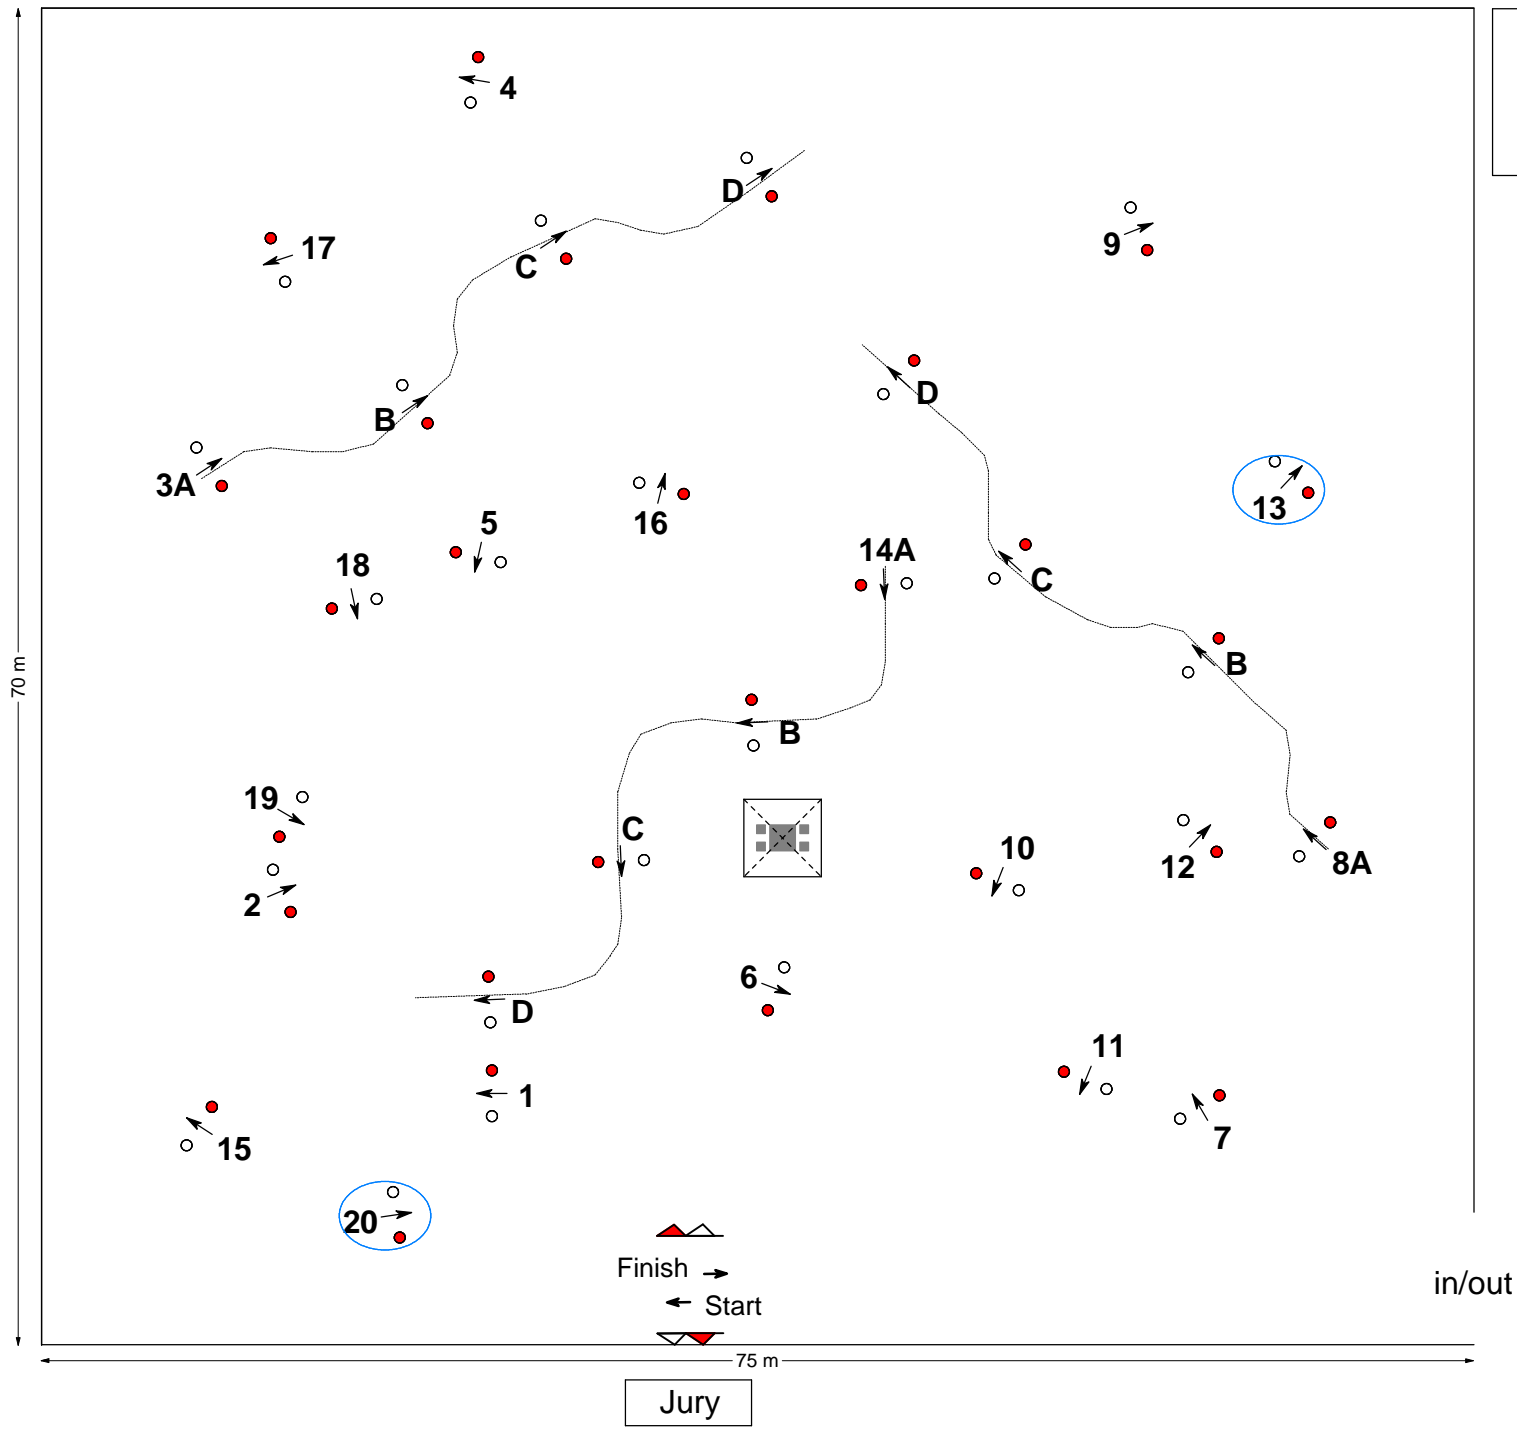

Art. of FEI Rules: Art. 970 to 976
 Type of Comp.: Art. 976
 Obstacle: 1 - 20

Pony Pair
 Face: 160 cm ○ = - 5 cm
 Length: m
 Speed: 250 m/Min.
 Time allowed: Sek.
 Time limit: Sek.

Horse Pair
 Face: 170 cm ○ = - 5 cm
 Length: m
 Speed: 250 m/Min.
 Time allowed: Sek.
 Time limit: Sek.

Pony Four-In-Hand

Face: 165 cm ○ = - 5 cm
 Length: m
 Speed: 240 m/Min.
 Time allowed: Sek.
 Time limit: Sek.

Horse Four-In-Hand

Face: 190 cm ○ = - 5 cm
 Length: m
 Speed: 240 m/Min.
 Time allowed: Sek.
 Time limit: Sek.

Art. of FEI Rules: Art. 970 to 976
 Type of Comp.: Art. 976
 Obstacle: 1 - 20

Single Ponys

Face: 160 cm ○ = - 5 cm
 Length: m
 Speed: 260 m/Min.
 Time allowed: Sek.
 Time limit: Sek.

Single Horses

Face: 160 cm ○ = - 5 cm
 Length: m
 Speed: 250 m/Min.
 Time allowed: Sek.
 Time limit: Sek.