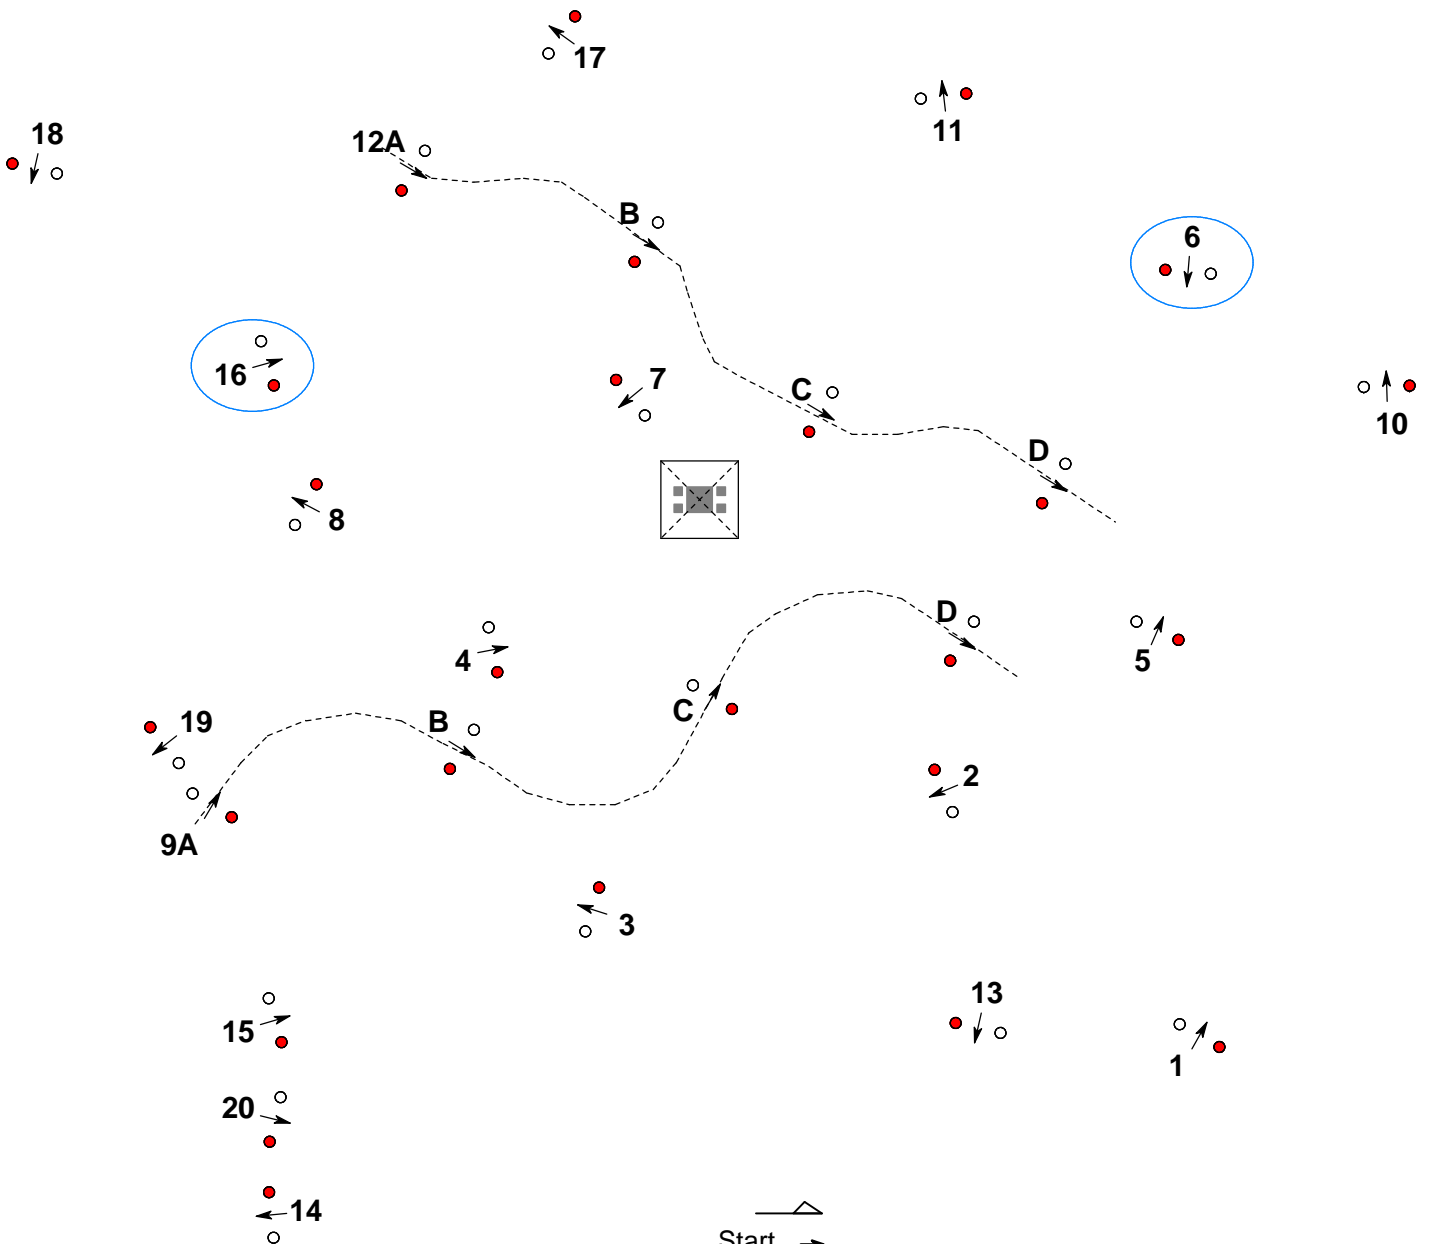

80 m

75 m

in/out

Jury

  CAI 2016 ERMELO	Nationaal Hippisch Centrum		
	  Course Designer Josef Middendorp	Cones Driving Competition	

Art. of FEI Rules: Art. 970 to 976
Type of Comp.: Art. 976
Obstacle: 1 - 20

Pony Four-In-Hand

Face: 165 cm ○ = - 5 cm
Length: ..... m
Speed: 240 m/Min.
Time allowed: ..... Sek.
Time limit: ..... Sek.

Horse Four-In-Hand

Face: 190 cm ○ = - 5 cm
Length: ..... m
Speed: 240 m/Min.
Time allowed: ..... Sek.
Time limit: ..... Sek.